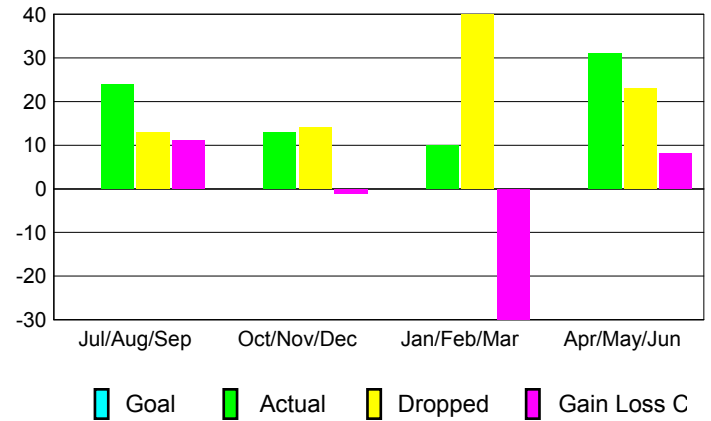

Membership Results 2012-2013
Goal, New, Dropped, Gain/Loss