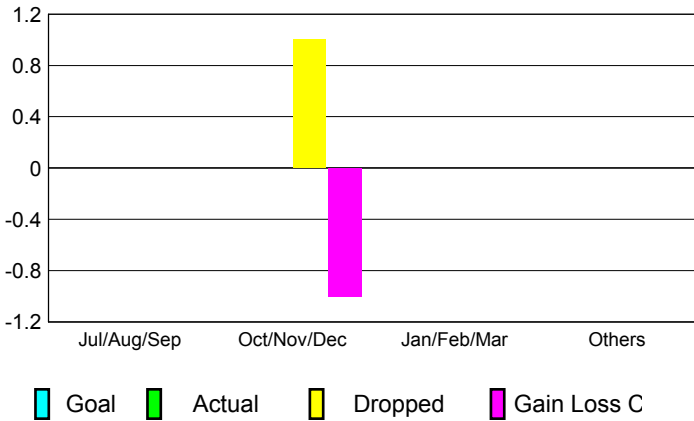

GMT: **MICHAEL BUTLER**

Location: **LOUISIANA**

GMT CA: **1**

CLUBS

Month	New Club Goal	Actual New Clubs	Actual Dropped Clubs	Gain/Loss of Clubs
2012-2013				
Jul/Aug/Sep	0	0	0	0
Oct/Nov/Dec	0	0	1	-1
Jan/Feb/Mar	0	0	0	0
Apr/May/June	0	0	0	0
Totals	0	0	1	-1

Club Results 2012-2013
Goal, New, Dropped, Gain/Loss

MEMBERSHIP

Month	Net Memb Goal	Actual New Memb	Actual Dropped Memb	Gain/Loss of Memb
2012-2013				
Jul/Aug/Sep	0	24	13	11
Oct/Nov/Dec	0	13	14	-1
Jan/Feb/Mar	0	10	40	-30
Apr/May/June	0	31	23	8
Totals	0	78	90	-12